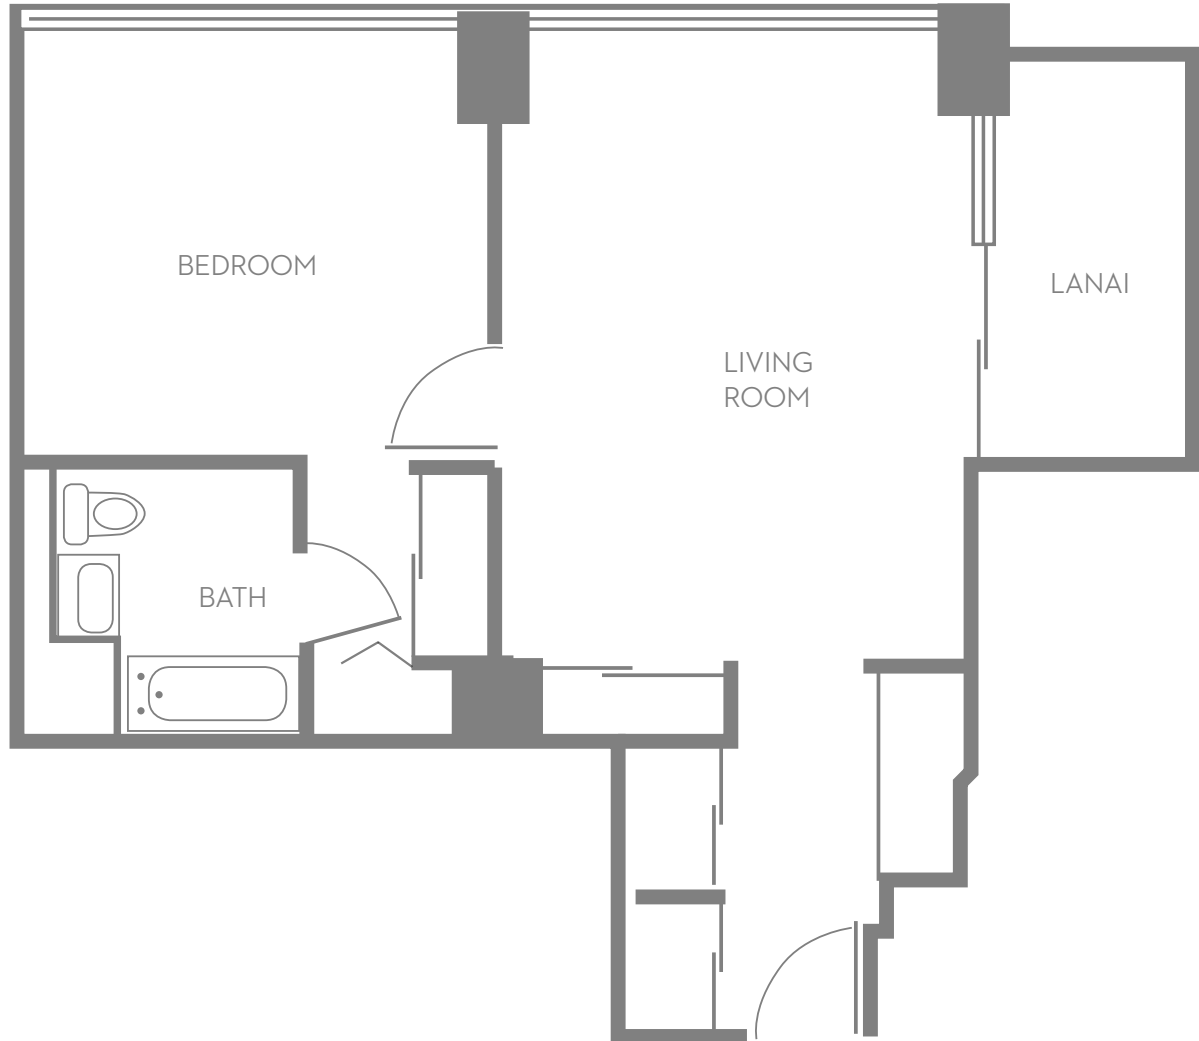

PARKSHORE

Lakefront Living

1 Bedroom with Lanai

North & East Views • 685 sq.ft.