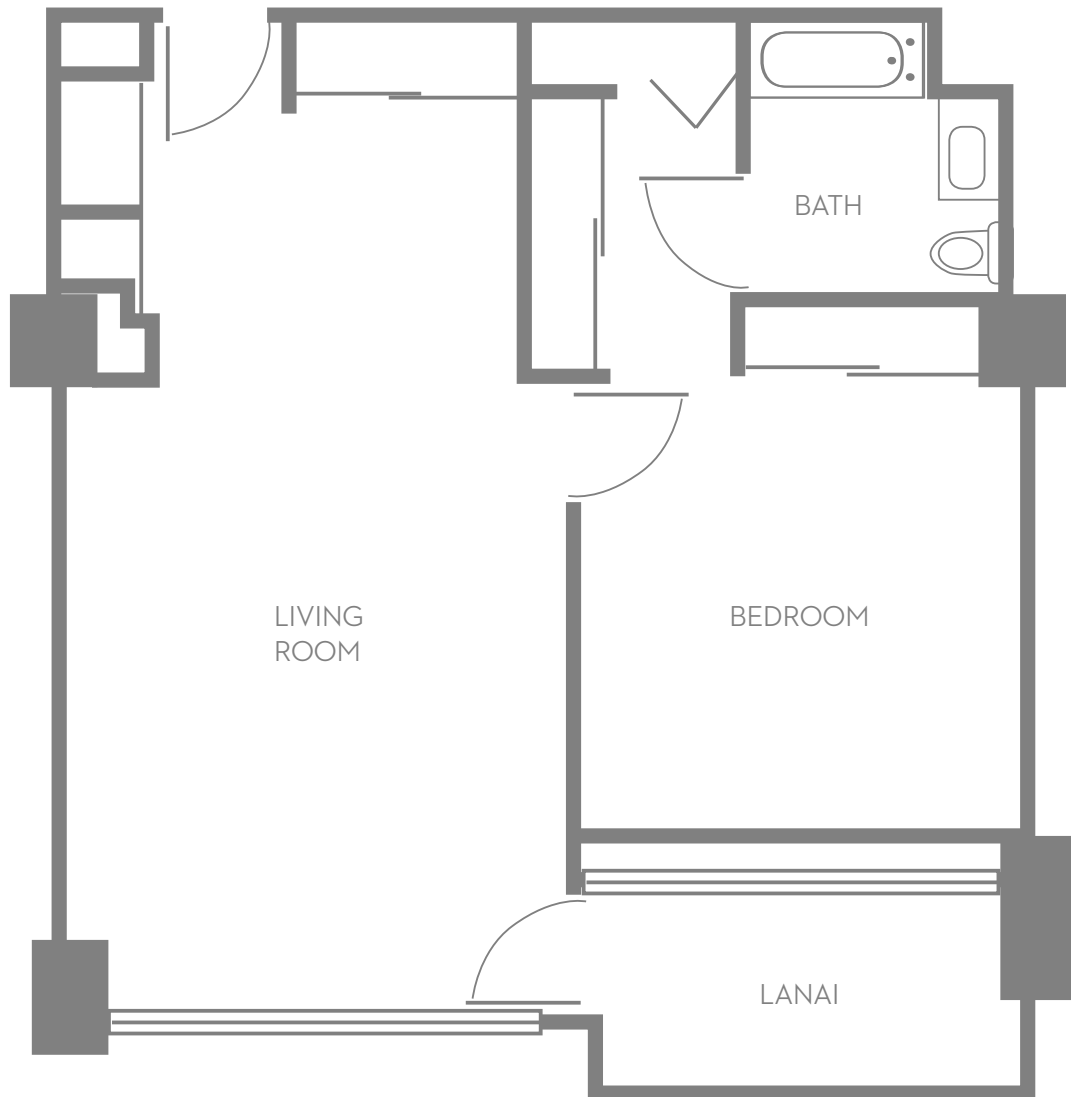

PARKSHORE

Lakefront Living

1 Bedroom with Lanai

South View • 783 sq.ft.