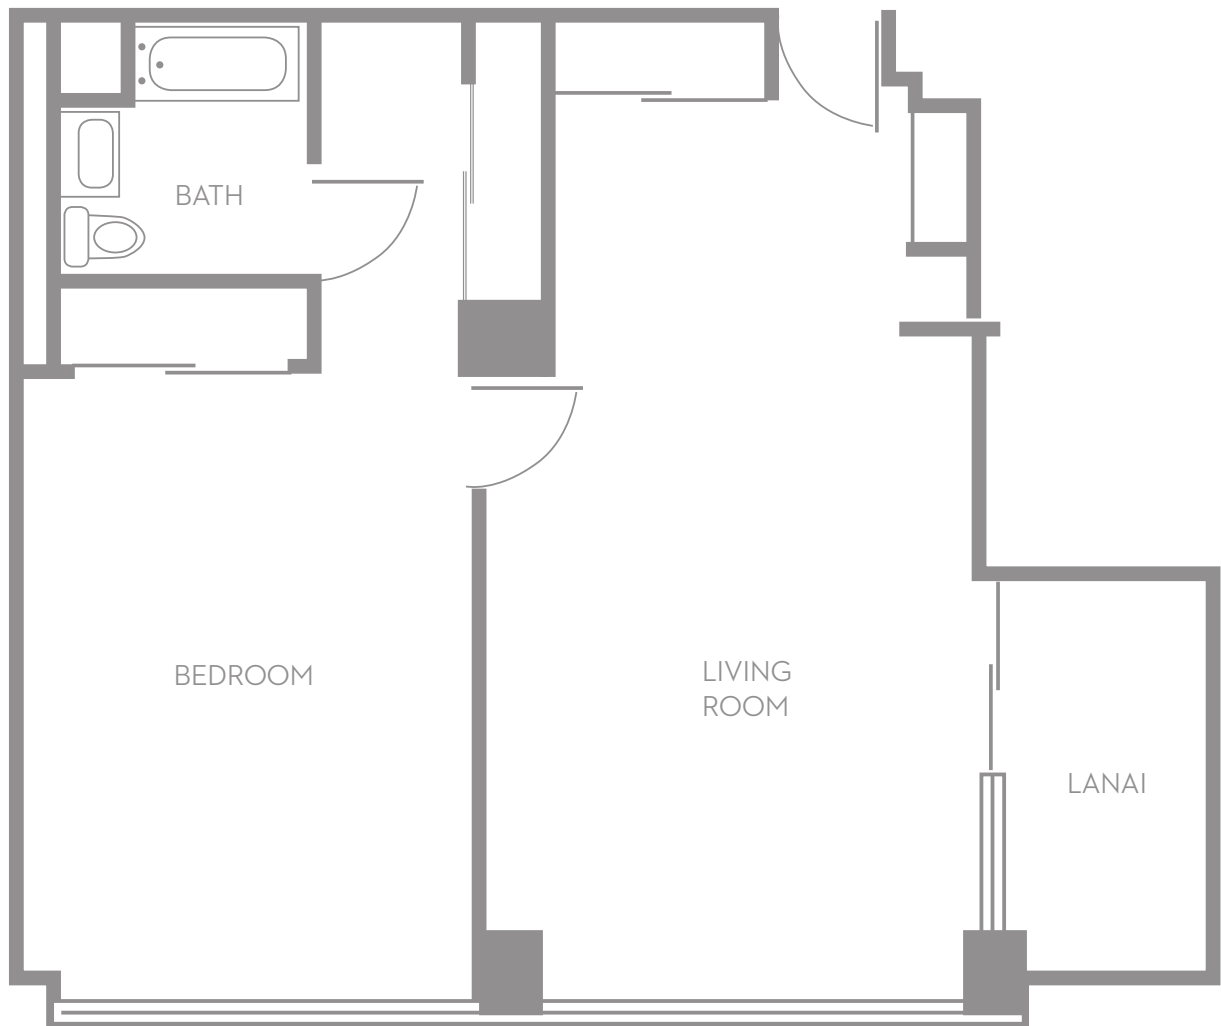

# PARKSHORE

Lakefront Living

## 1 Bedroom with Lanai

South & East Views • 839 sq.ft.