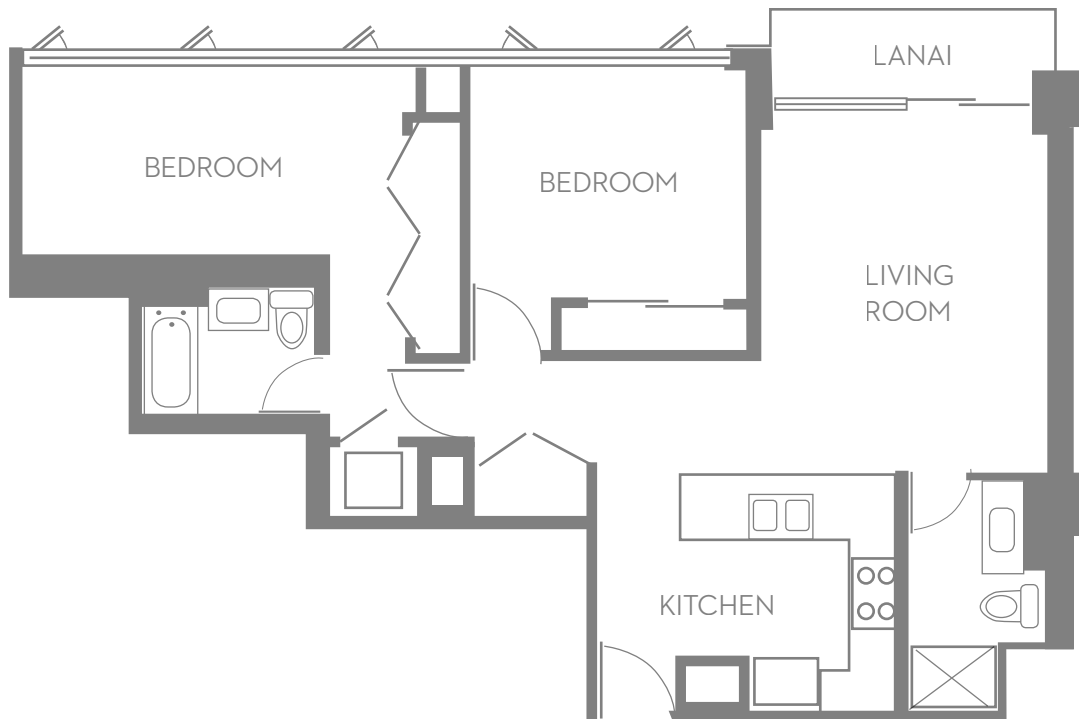

## 2 Bedroom 1.5 Bath with Lanai

South & West View • 887 sq.ft.