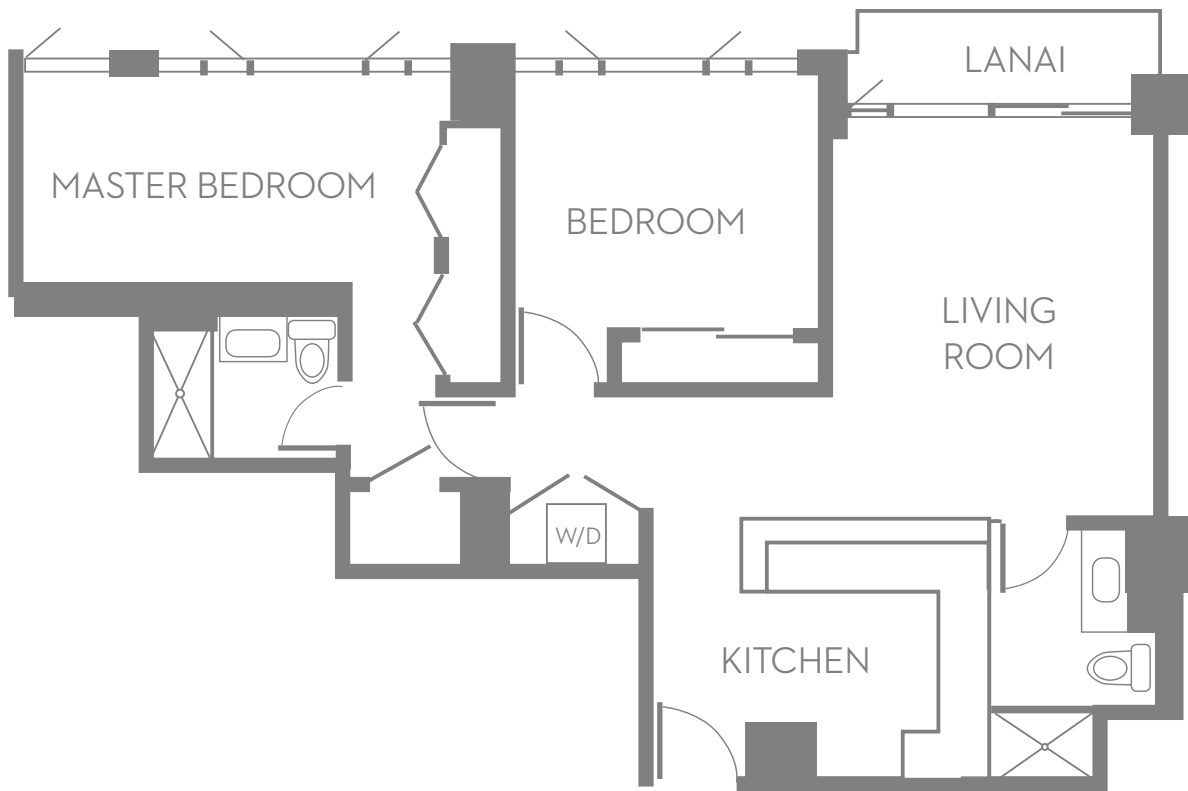

## 2 Bedroom 2 Bath with Lanai

1,077 sq ft