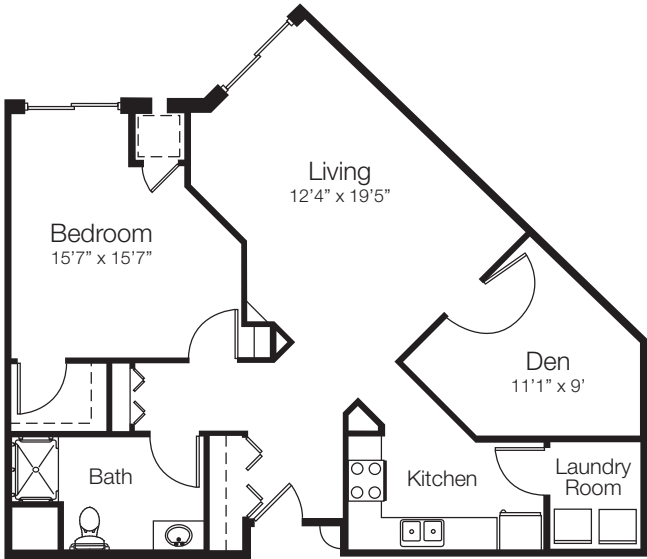

One Bedroom Apartment · A1

677 to 737 square feet

One Bedroom + Den Apartment · A2

709 to 737 square feet

One Bedroom + Den Apartment · A3

767 to 1,021 square feet

One Bedroom Apartment · A4

1,113 to 1,128 square feet

Two Bedroom + 2 Bath Apartment · B1

984 to 1,049 square feet

Every apartment features:

Full-size refrigerator

Electric stove and oven

Garbage disposal

Microwave

Dishwasher

Full-size washing machine

Full-size dryer

Individual furnace and  
central air controls

Two Bedroom + 2 Bath Apartment · B2

1,169 to 1,209 square feet

Two Bed + 2 Bath + Den Apartment · B3

1,446 square feet