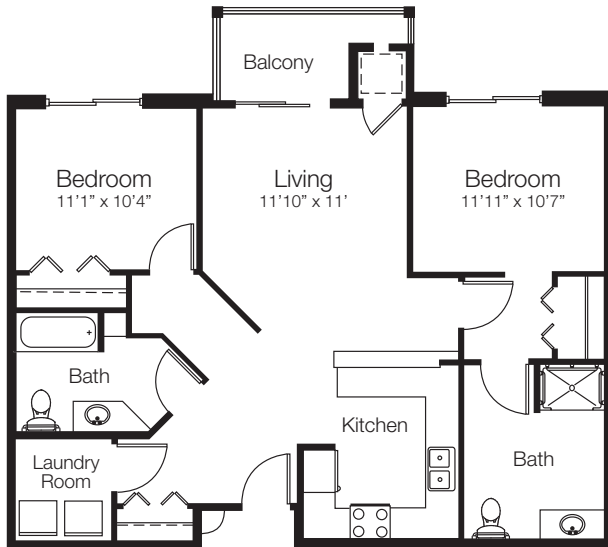

One Bedroom Apartment · A1

677 to 737 square feet

One Bedroom + Den Apartment · A2

709 to 737 square feet

One Bedroom + Den Apartment · A3

767 to 1,021 square feet

One Bedroom Apartment · A4

1,113 to 1,128 square feet

Two Bedroom + 2 Bath Apartment · B1

984 to 1,049 square feet

Every apartment features:

Full-size refrigerator

Electric stove and oven

Garbage disposal

Microwave

Dishwasher

Full-size washing machine

Full-size dryer

Individual furnace and  
central air controls

Two Bedroom + 2 Bath Apartment · B2

1,169 to 1,209 square feet

Two Bed + 2 Bath + Den Apartment · B3

1,446 square feet