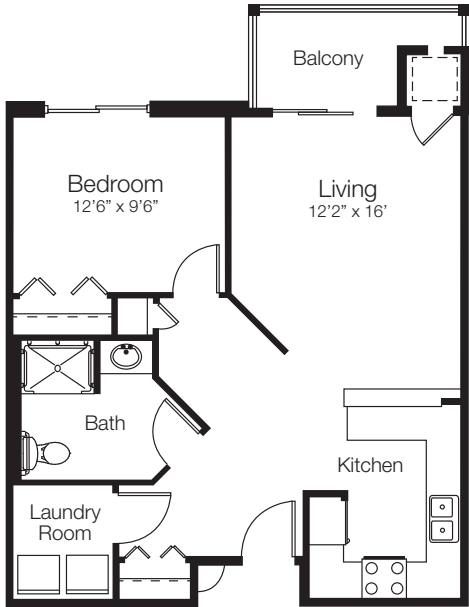

One Bedroom Apartment · A1

677 to 737 square feet

One Bedroom + Den Apartment · A2

709 to 737 square feet

One Bedroom + Den Apartment · A3

767 to 1,021 square feet

One Bedroom Apartment · A4

1,113 to 1,128 square feet

Two Bedroom + 2 Bath Apartment · B1

984 to 1,049 square feet

Every apartment features:

Full-size refrigerator

Electric stove and oven

Garbage disposal

Microwave

Dishwasher

Full-size washing machine

Full-size dryer

Individual furnace and  
central air controls

Two Bedroom + 2 Bath Apartment · B2

1,169 to 1,209 square feet

Two Bed + 2 Bath + Den Apartment · B3

1,446 square feet