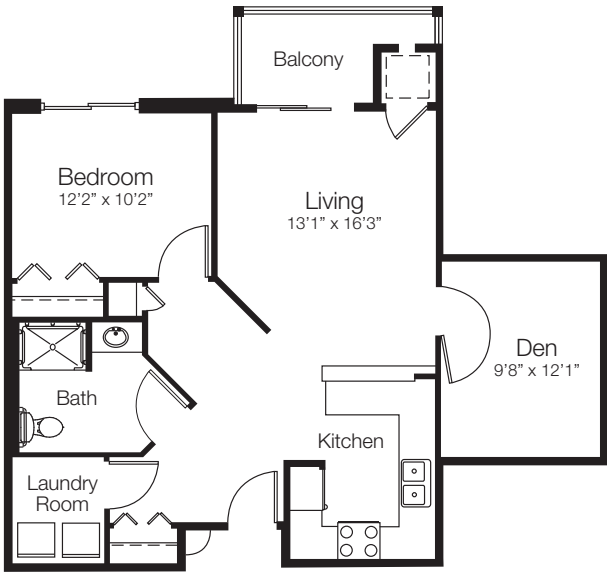

One Bedroom Apartment · A1

677 to 737 square feet

One Bedroom + Den Apartment · A2

709 to 737 square feet

One Bedroom + Den Apartment · A3

767 to 1,021 square feet

One Bedroom Apartment · A4

1,113 to 1,128 square feet

Two Bedroom + 2 Bath Apartment · B1

984 to 1,049 square feet

Every apartment features:

Full-size refrigerator

Electric stove and oven

Garbage disposal

Microwave

Dishwasher

Full-size washing machine

Full-size dryer

Individual furnace and  
central air controls

Two Bedroom + 2 Bath Apartment · B2

1,169 to 1,209 square feet

Two Bed + 2 Bath + Den Apartment · B3

1,446 square feet