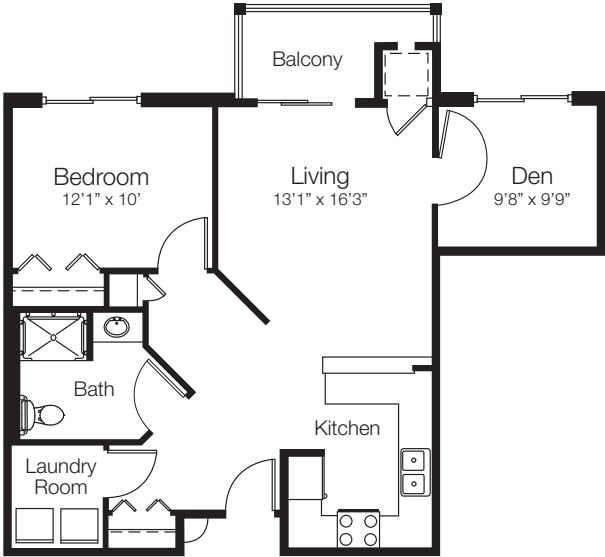

One Bedroom Apartment · A1

677 to 737 square feet

One Bedroom + Den Apartment · A2

709 to 737 square feet

One Bedroom + Den Apartment · A3

767 to 1,021 square feet

One Bedroom Apartment · A4

1,113 to 1,128 square feet

Two Bedroom + 2 Bath Apartment · B1

984 to 1,049 square feet

Every apartment features:

Full-size refrigerator

Electric stove and oven

Garbage disposal

Microwave

Dishwasher

Full-size washing machine

Full-size dryer

Individual furnace and  
central air controls

Two Bedroom + 2 Bath Apartment · B2

1,169 to 1,209 square feet

Two Bed + 2 Bath + Den Apartment · B3

1,446 square feet