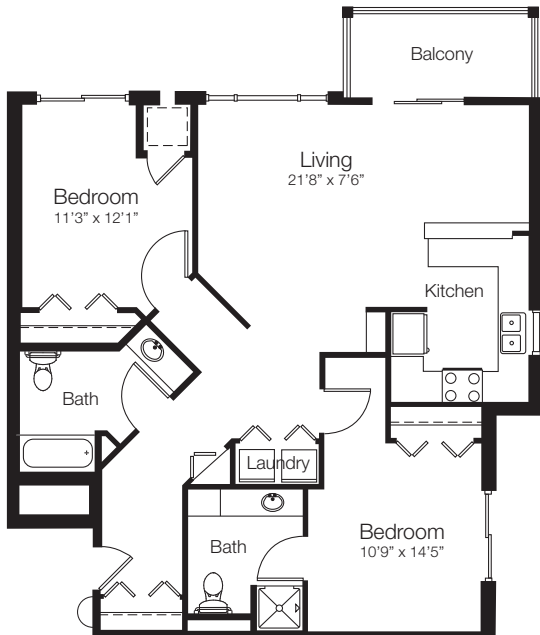

One Bedroom Apartment · A1

677 to 737 square feet

One Bedroom + Den Apartment · A2

709 to 737 square feet

One Bedroom + Den Apartment · A3

767 to 1,021 square feet

One Bedroom Apartment · A4

1,113 to 1,128 square feet

Two Bedroom + 2 Bath Apartment · B1

984 to 1,049 square feet

Every apartment features:

Full-size refrigerator

Electric stove and oven

Garbage disposal

Microwave

Dishwasher

Full-size washing machine

Full-size dryer

Individual furnace and  
central air controls

Two Bedroom + 2 Bath Apartment · B2

1,169 to 1,209 square feet

Two Bed + 2 Bath + Den Apartment · B3

1,446 square feet